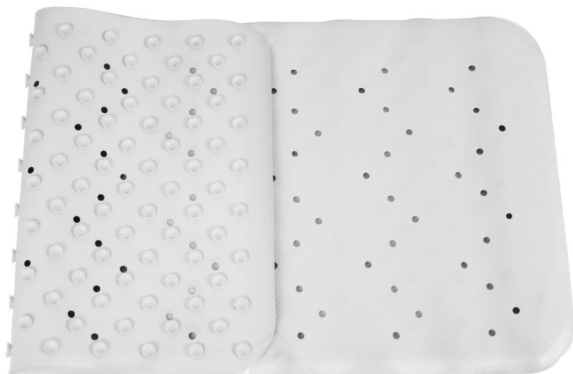

Treated with antifungal finish

Weighted base hem

180 x 180cm 20pcs per box

Steel Eyelet

Hookless

**White Satin Stripe Shower Curtain**

Available hookless or 12x steel eyelet

Easy to clean

Soft touch

Treated with antifungal finish

Weighted base hem

180 x 180cm 24pcs per box

Steel Eyelet

Hookless

**Rubber bath mat**

Available in White